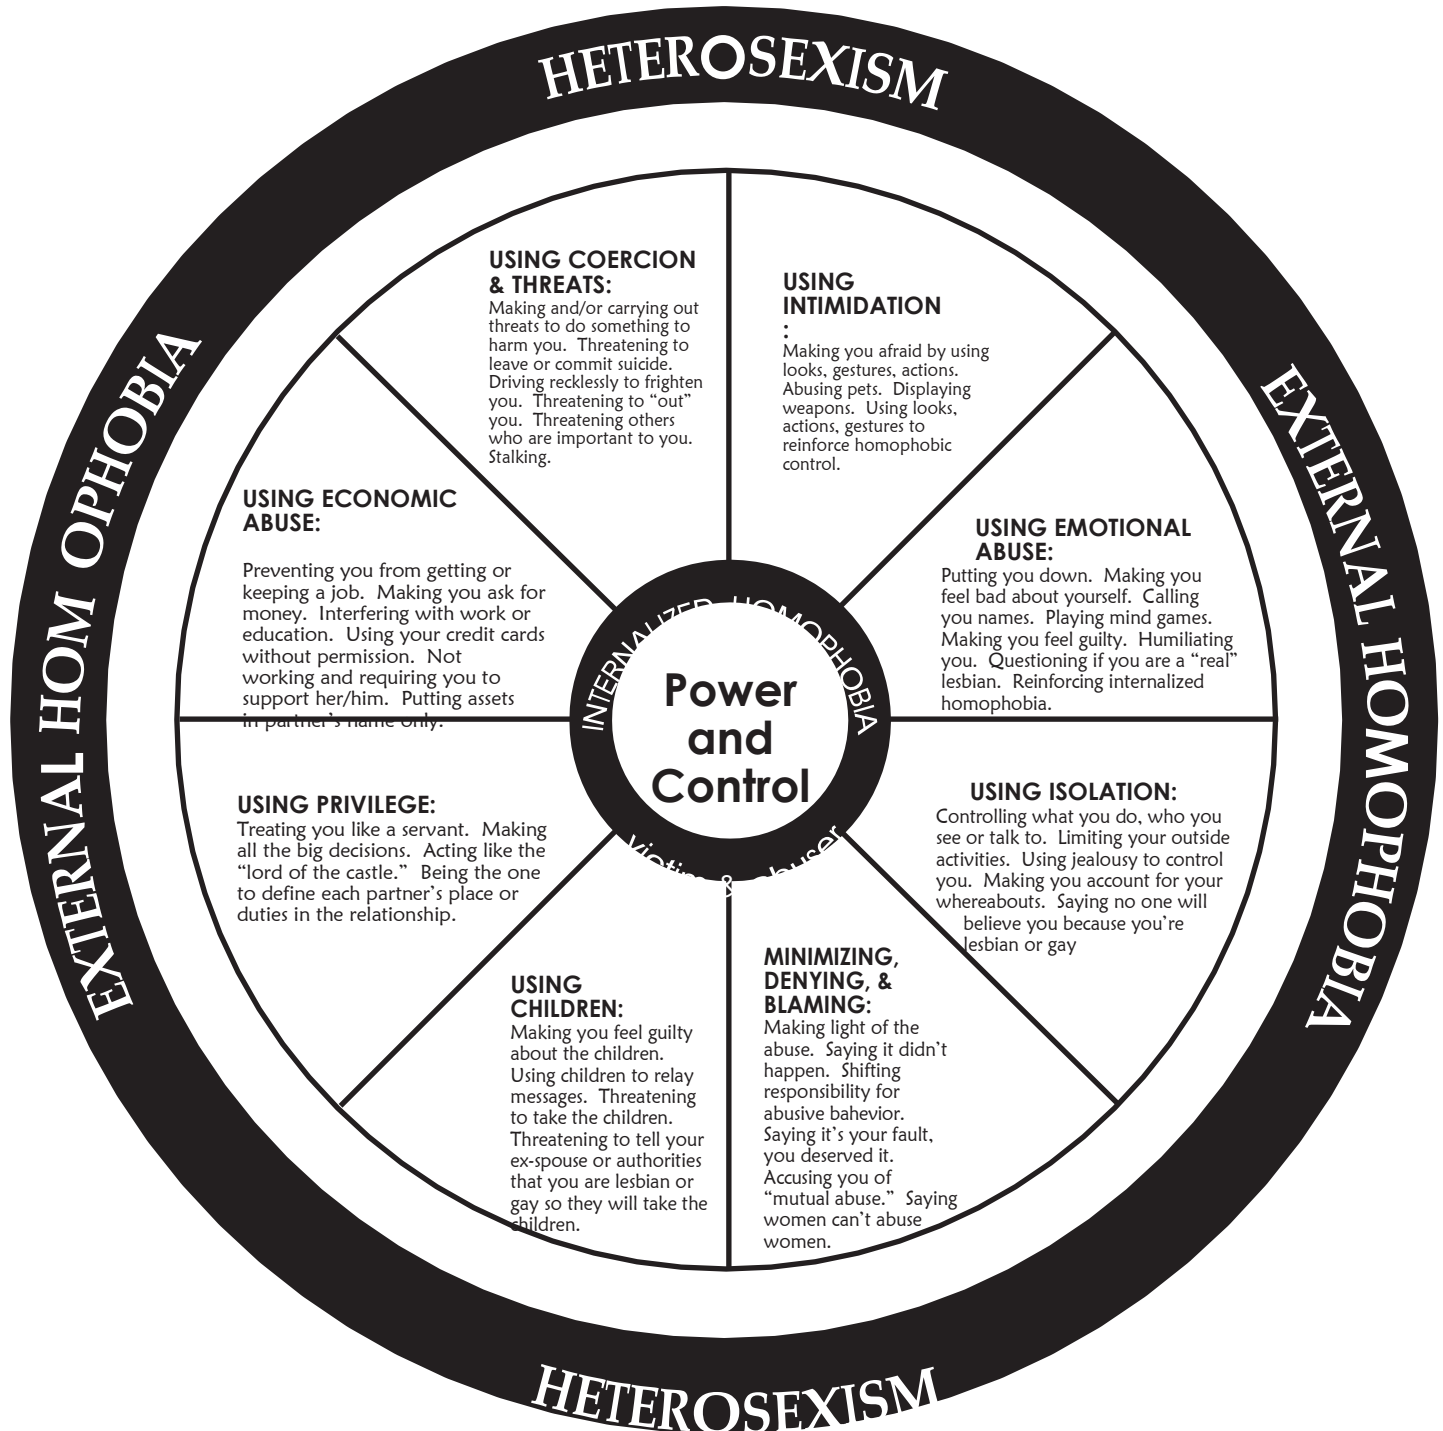

LESBIAN/GAY POWER AND CONTROL WHEEL

Produced and distributed by:

Developed by Roe & Jagodinsky;
inspired and adapted from:
Domestic Abuse Intervention Project
202 East Superior Street
Duluth, MN 55802

NATIONAL CENTER
on Domestic and Sexual Violence
training • consulting • advocacy