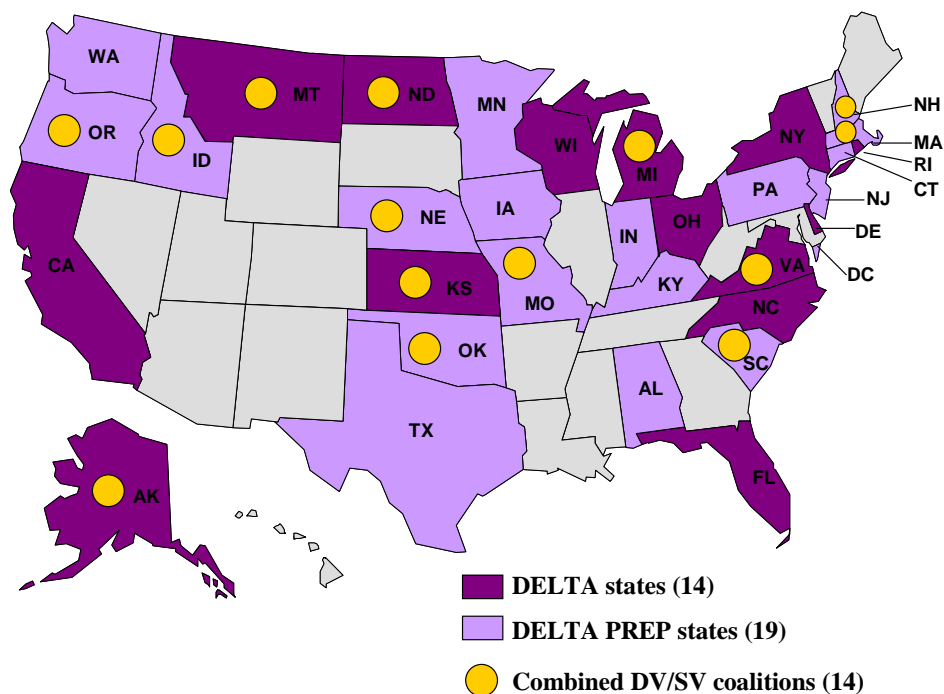

# DELTA and DELTA PREPs

DELTA Coalitions (14)	DELTA PREP COALITIONS (19)
Alaska*	Alabama
California	Connecticut
Delaware	Idaho*
Florida	Indiana
Kansas*	Iowa
Michigan*	Kentucky
Montana*	Massachusetts*
New York	Minnesota
North Carolina	Missouri*
North Dakota*	Nebraska*
Ohio	New Hampshire*
Rhode Island	New Jersey
Virginia*	Oklahoma*
Wisconsin	Oregon*
	Pennsylvania
	South Carolina*
	Texas
	Washington
	Washington, DC

\* indicates dual DV/SV coalition