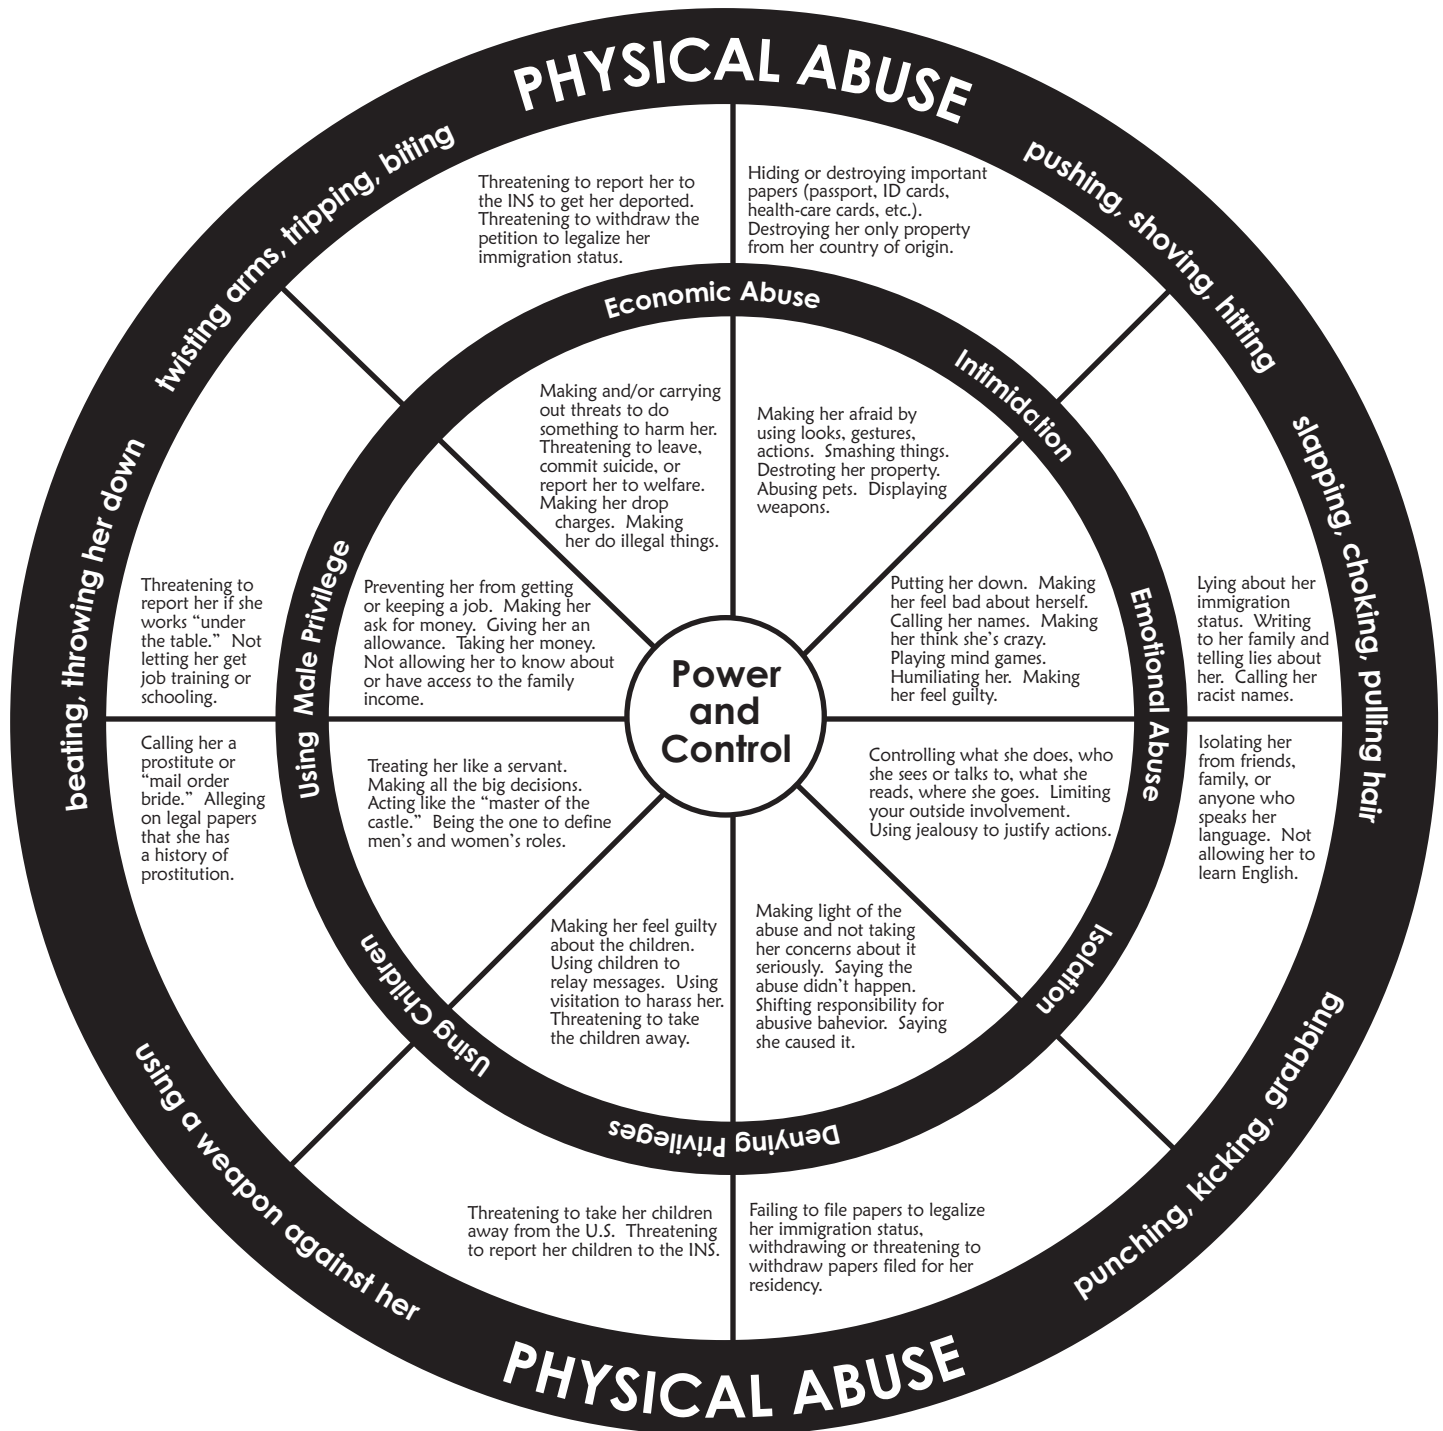

IMMIGRANT POWER AND CONTROL WHEEL

Produced and distributed by:

Adapted from original wheel by:
 Domestic Abuse Intervention Project
 202 East Superior Street
 Duluth, MN 55802
 218.722.4134

NATIONAL CENTER
 on Domestic and Sexual Violence
 training • consulting • advocacy