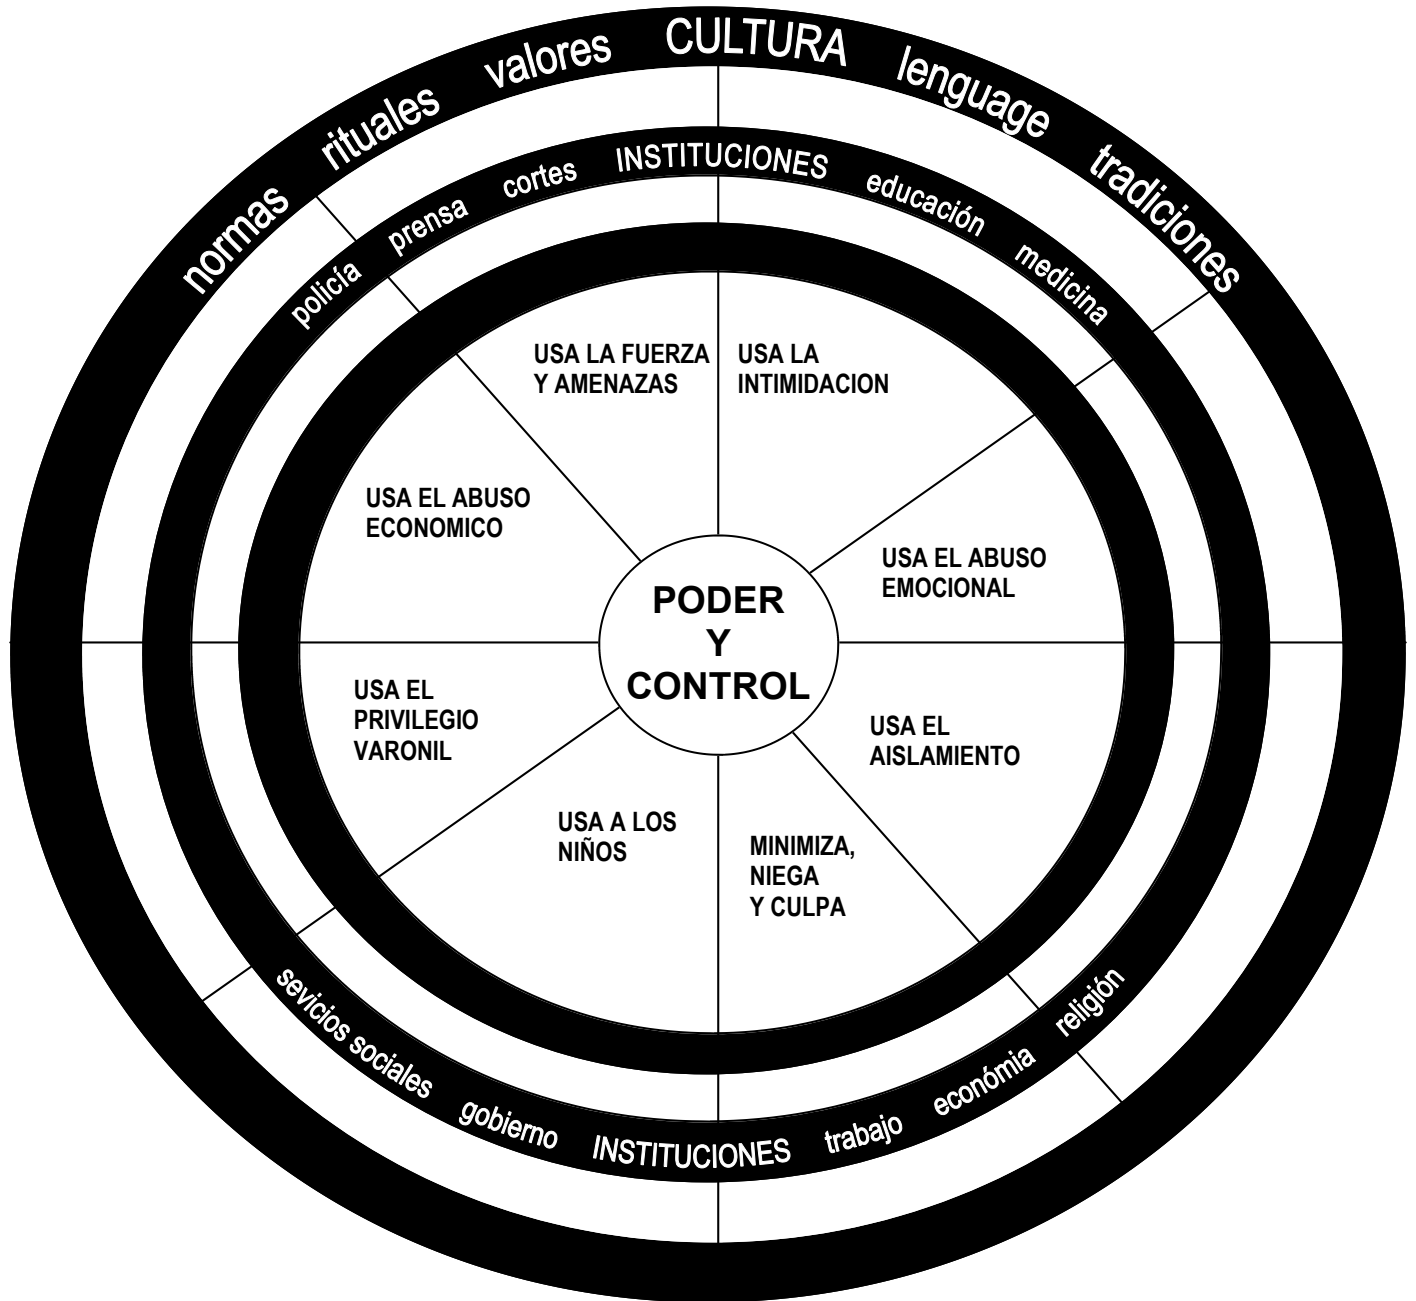

RUEDA DE PODER Y CONTROL

Desarrollado por Roe & Jagodisky; inspirada y adaptada de:
 Domestic Abuse Intervention Project
 202 East Superior Street
 Duluth, MN 55802
 218.722.4134

NATIONAL CENTER
 on Domestic and Sexual Violence
training • consulting • advocacy