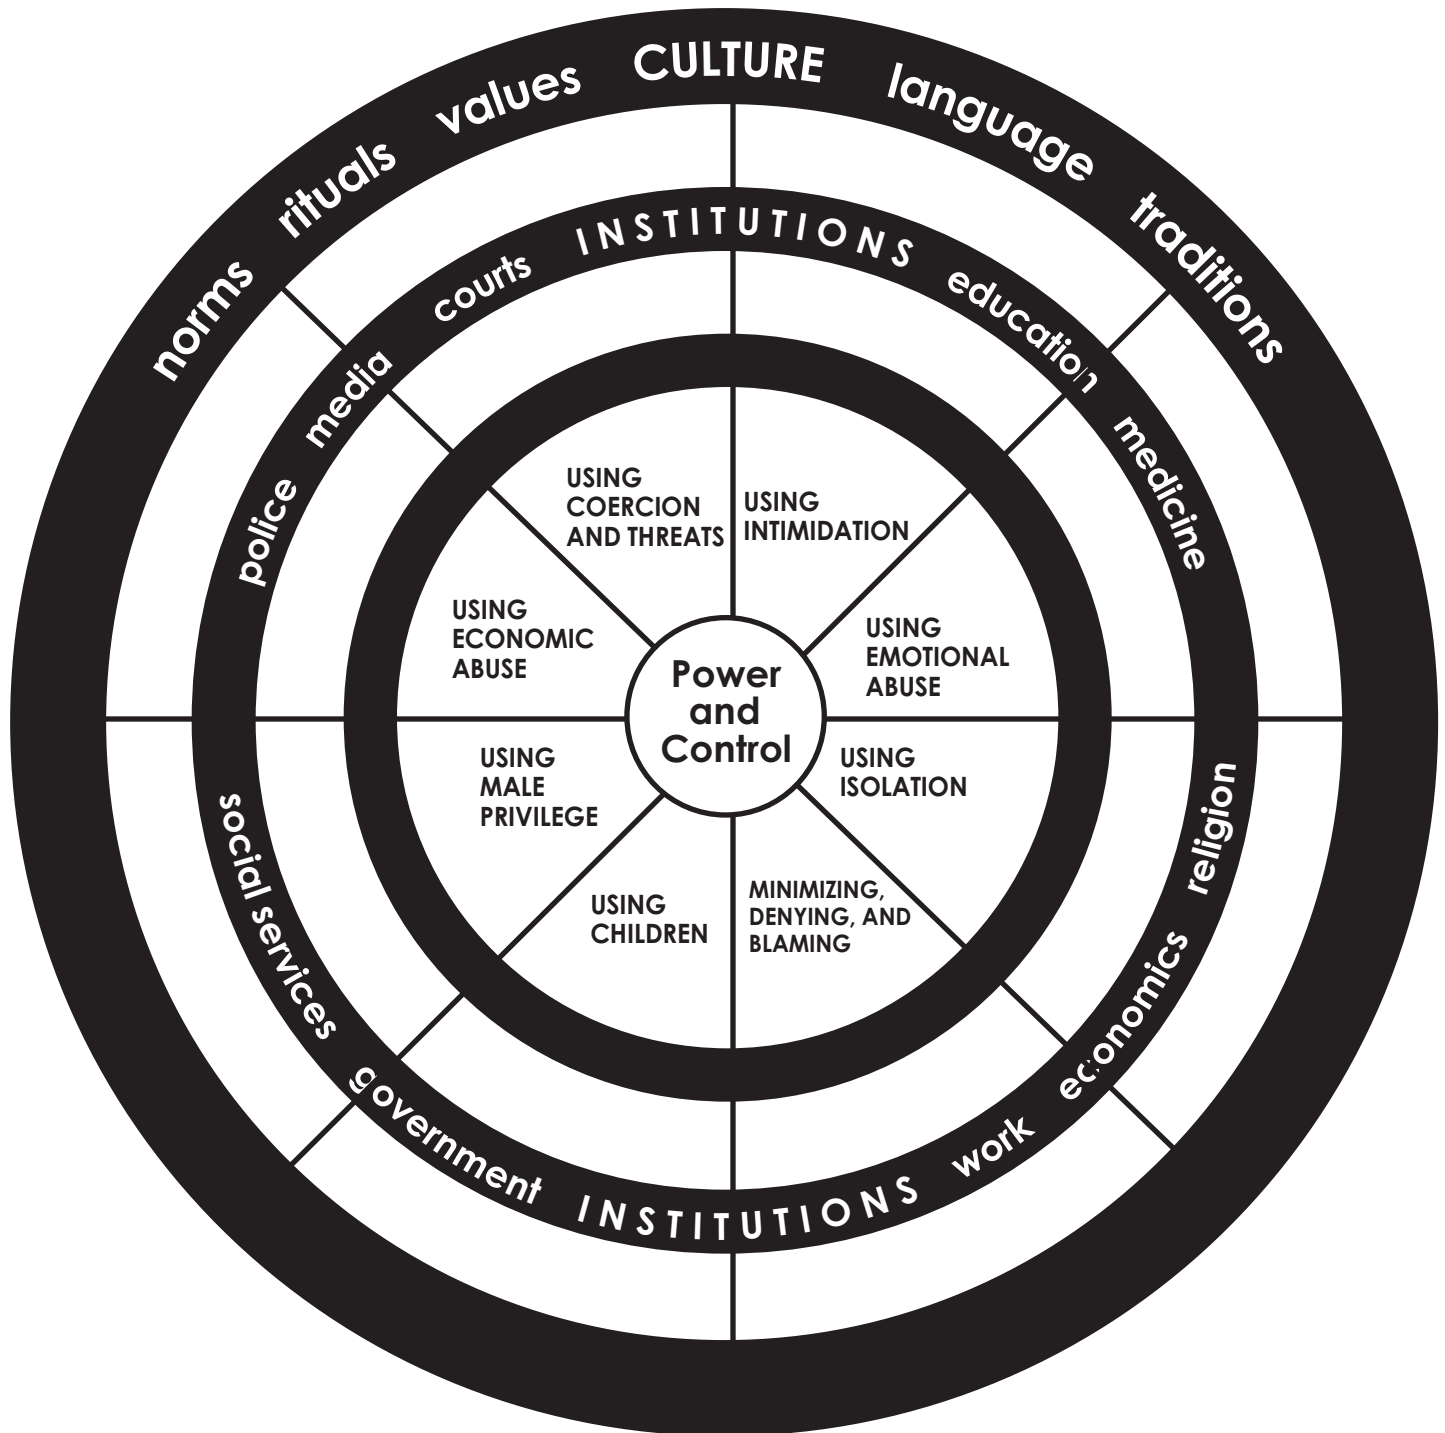

POWER AND CONTROL WHEEL

Produced and distributed by:

Developed by:
 Domestic Abuse Intervention Project
 202 East Superior Street
 Duluth, MN 55802
 218.722.4134

NATIONAL CENTER
 on Domestic and Sexual Violence
 training • consulting • advocacy