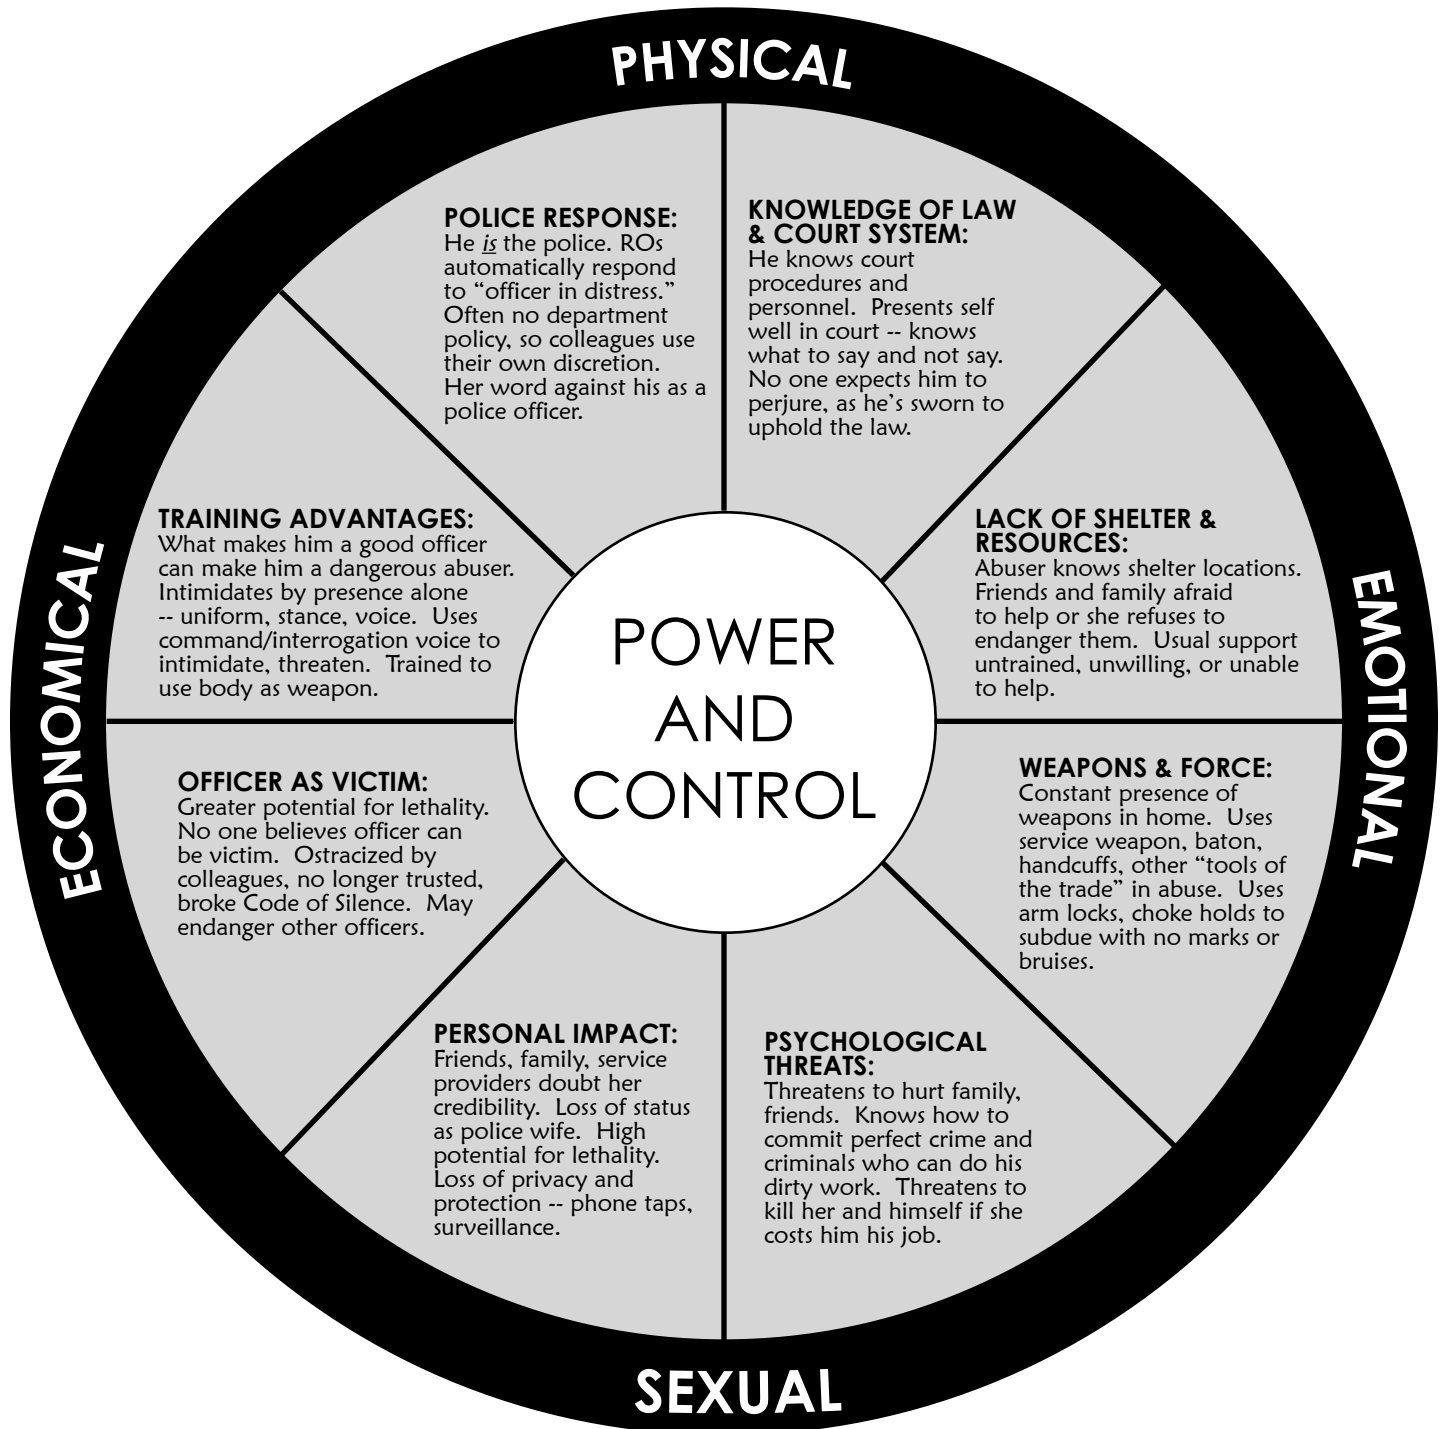

POLICE PERPETRATED DOMESTIC VIOLENCE

Produced and distributed by:

NATIONAL CENTER
on Domestic and Sexual Violence
training • consulting • advocacy

7800 Shoal Creek, Ste 120-N • Austin, Texas 78757
tel: 512.407.9020 • fax: 512.407.9022 • www.ncdsv.org