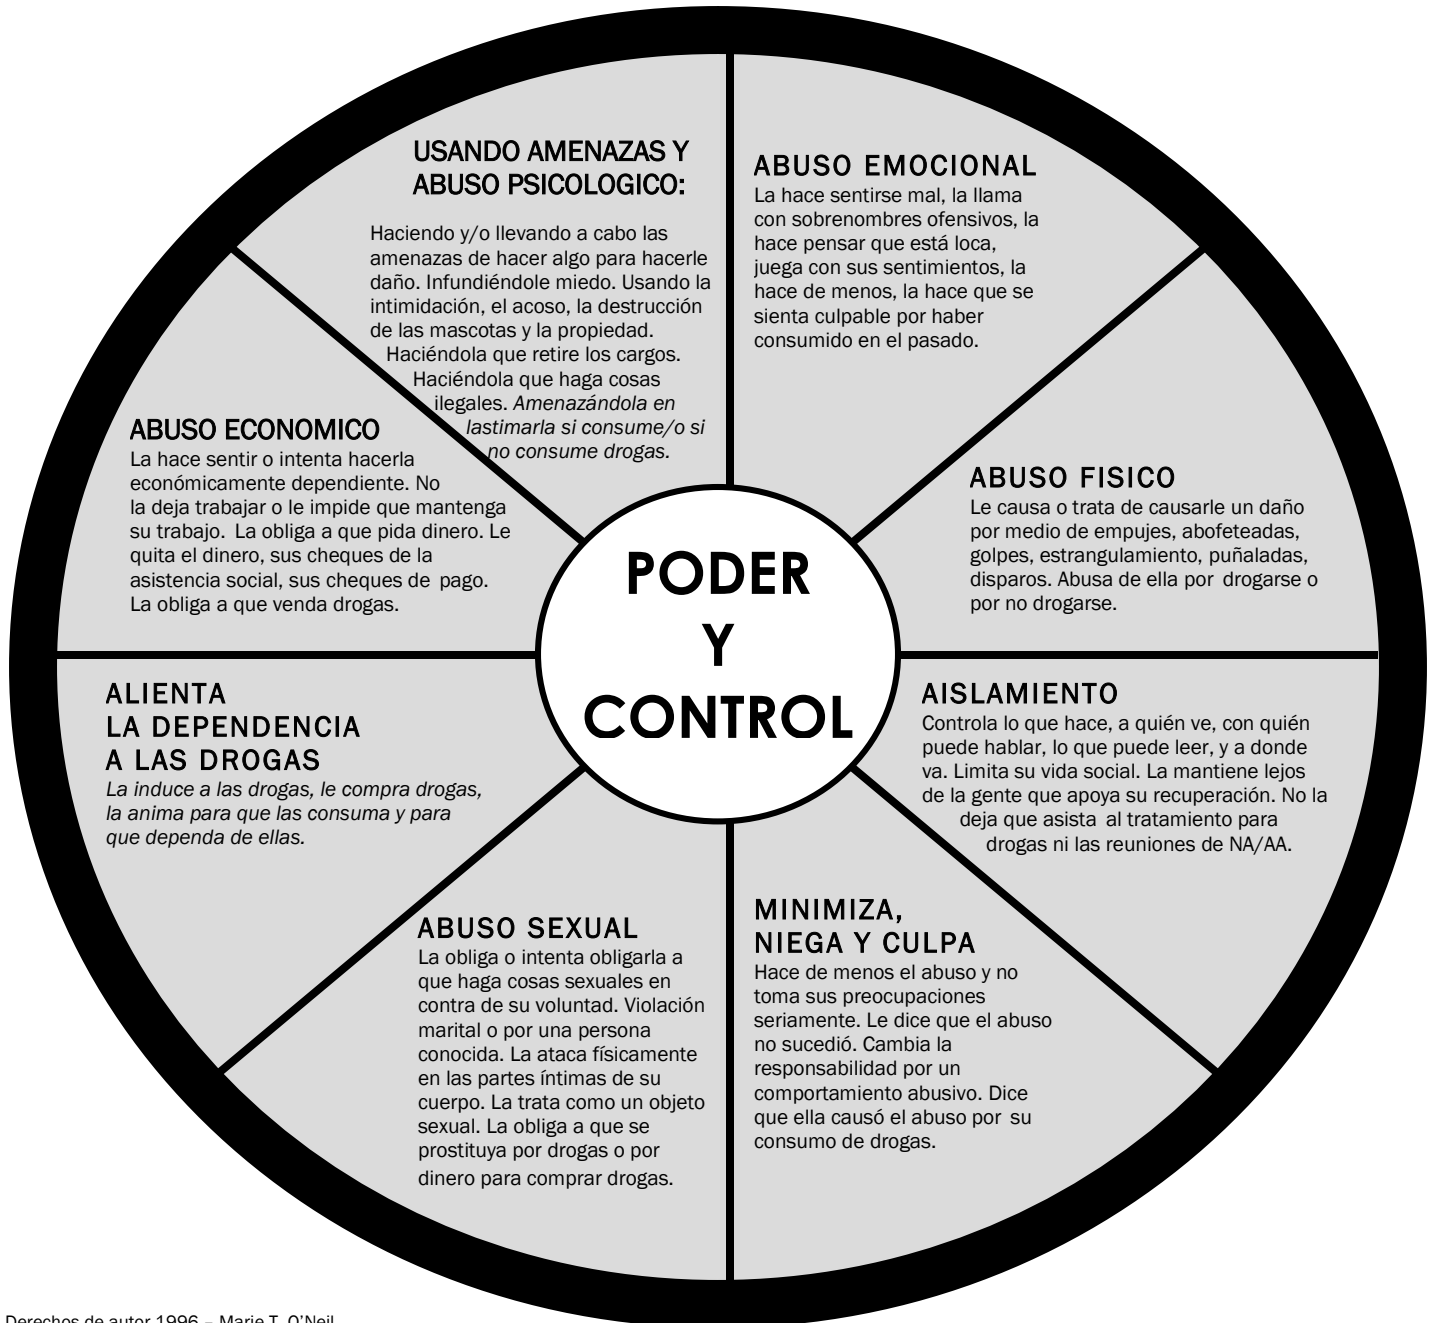

RUEDA DE PODER Y CONTROL MUJERES QUE ABUSAN DE LAS SUSTANCIAS

Derechos de autor 1996 - Marie T. O'Neil
Adaptado de:
Domestic Abuse Intervention Project
202 East Superior Street
Duluth, MN 55802
218.722.4134

Extracto de:
"Safety and sobriety: best practices in domestic violence and substance abuse," p.66, Domestic Violence/Substance Abuse Interdisciplinary Task Force, Illinois Department of Human Services.