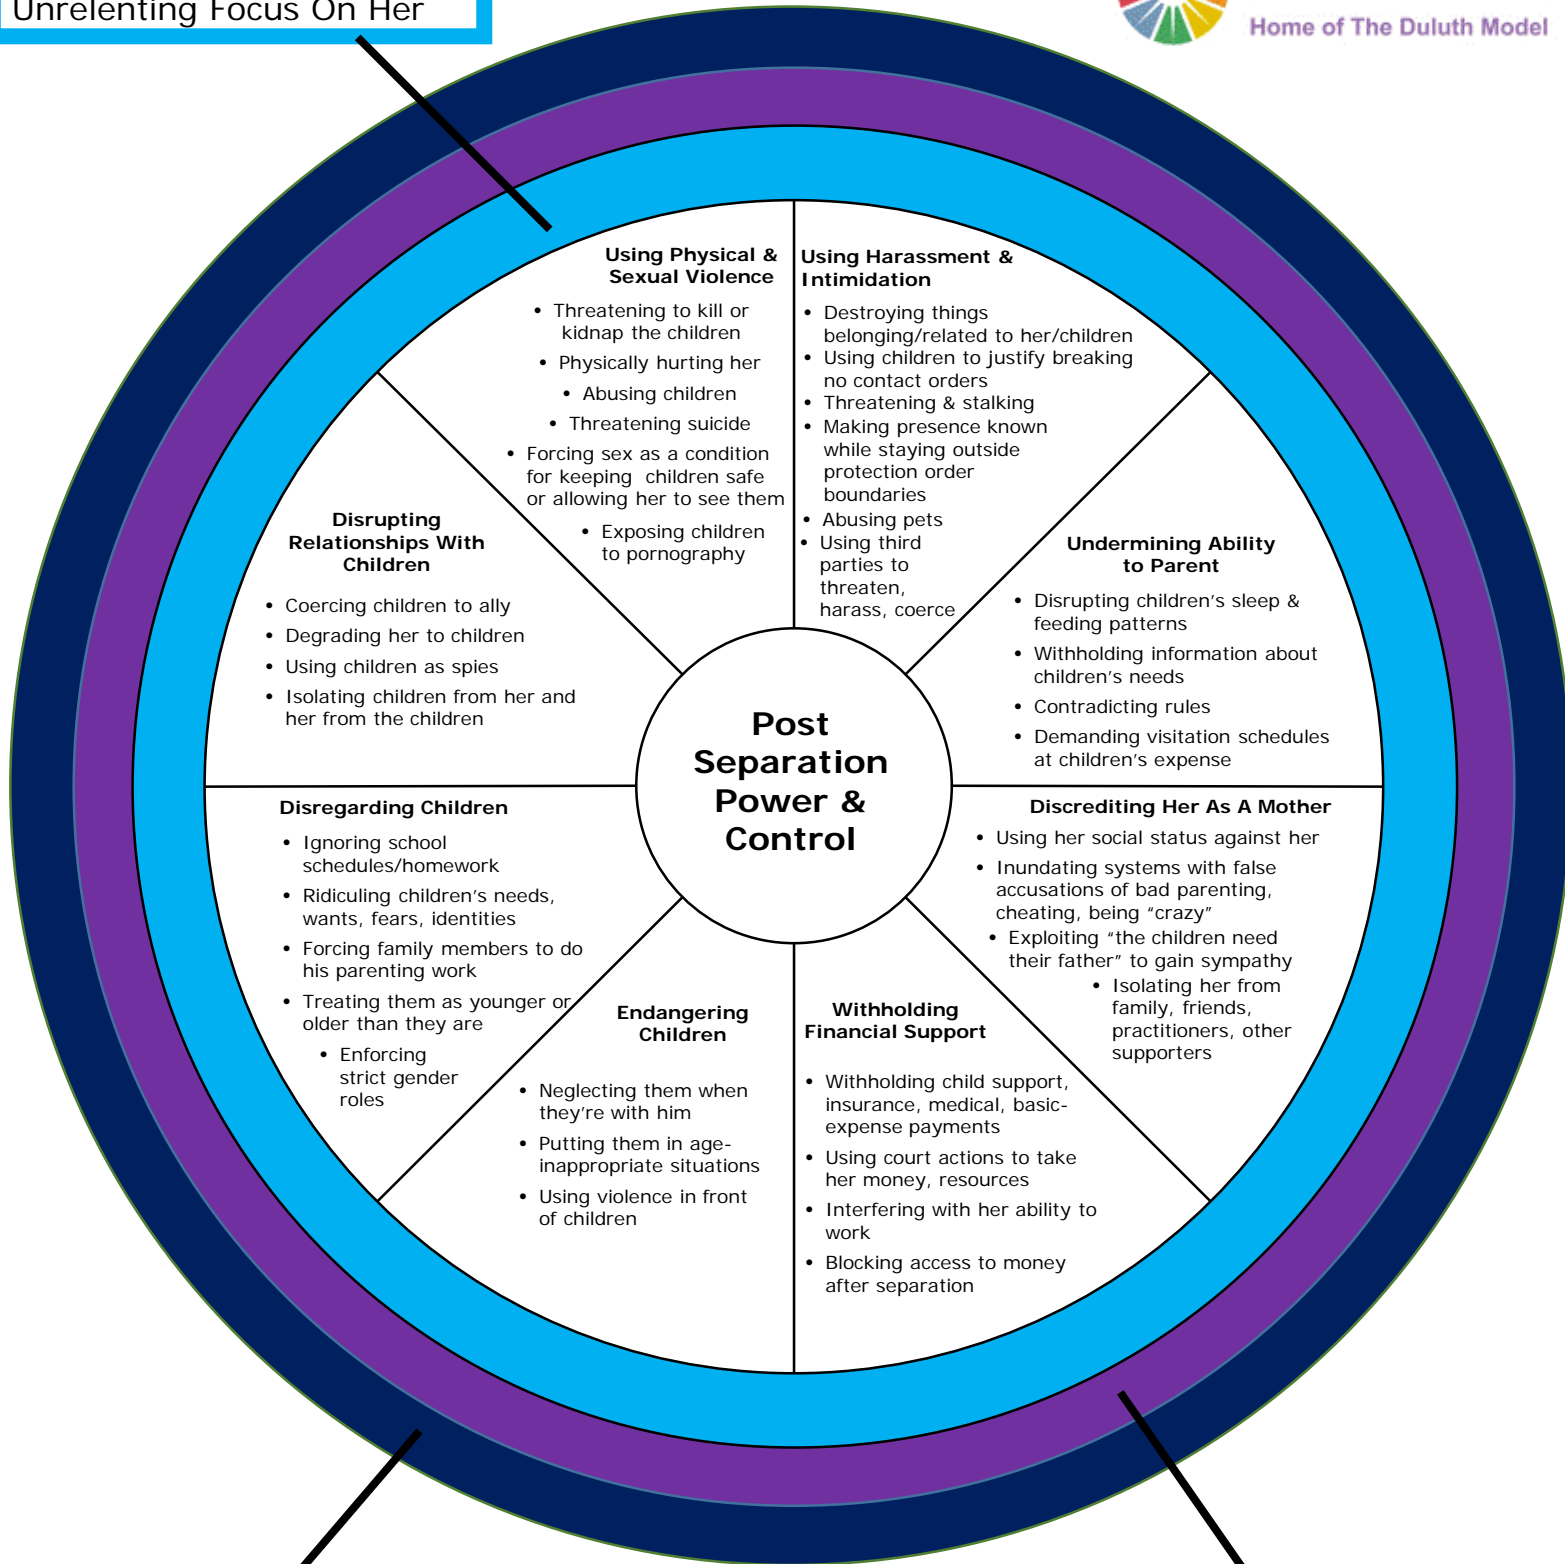

Post-Separation Power & Control Wheel

 Unrelenting Focus On Her

 Prior Physical And Sexual Violence, Coercive And Controlling Behavior Against Mother And Child(ren)

 Systems and Institutions

Post-Separation Power & Control Wheel

domestic abuse
intervention programs
Home of The Duluth Model

Unrelenting Focus On Her

Systems and Institutions

Prior Physical And Sexual Violence, Coercive And Controlling Behavior Against Mother And Child(ren)