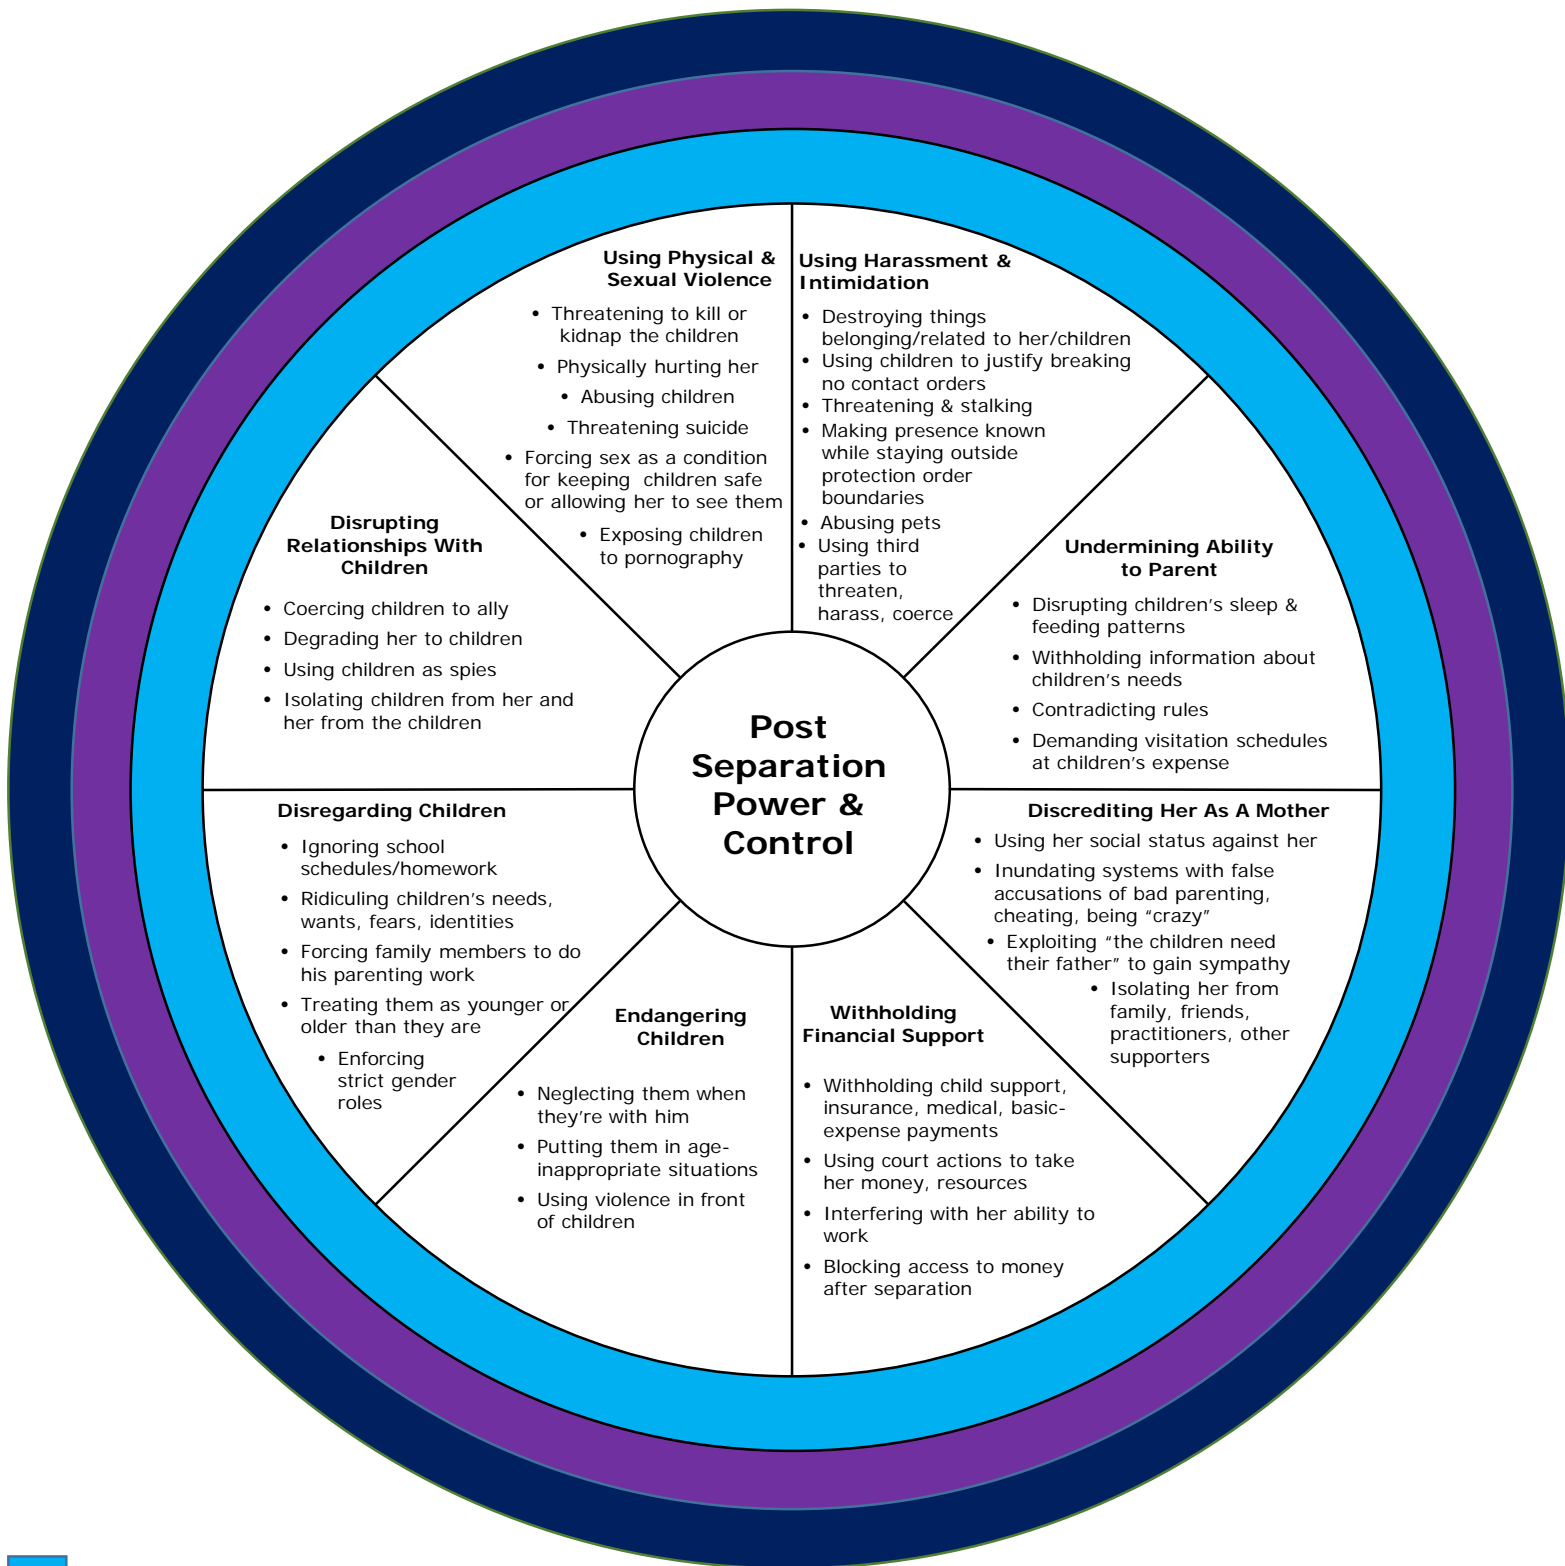

Post-Separation Power & Control Wheel

 Unrelenting Focus On Her

 Prior Physical And Sexual Violence, Coercive And Controlling Behavior Against Mother And Child(ren)

 Systems and Institutions

Post-Separation Power & Control Wheel

domestic abuse
intervention programs
Home of The Duluth Model

Unrelenting Focus On Her

Systems and Institutions

Prior Physical And Sexual Violence, Coercive And Controlling Behavior Against Mother And Child(ren)