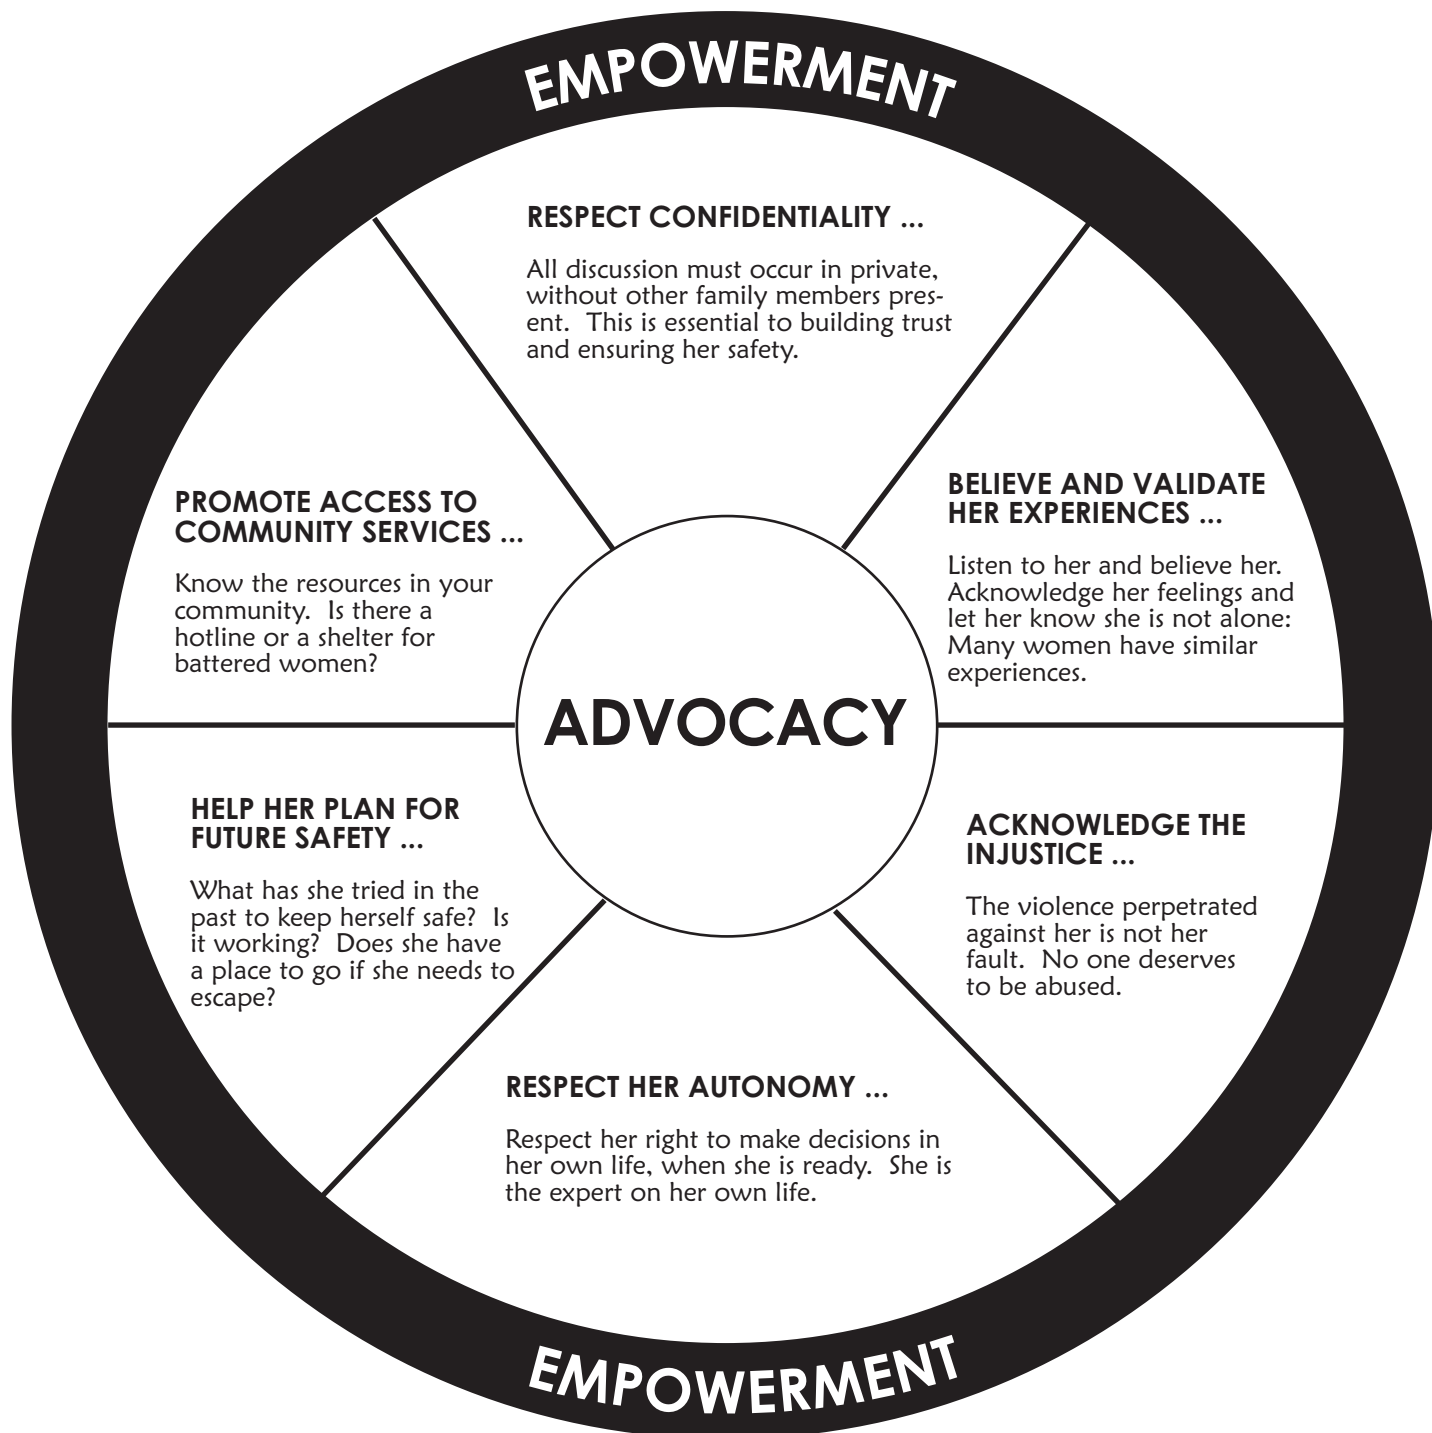

ADVOCACY WHEEL

Developed from:
Domestic Abuse Intervention Project
202 East Superior Street
Duluth, MN 55802
218.722.4134

Produced and distributed by:

NATIONAL CENTER
on Domestic and Sexual Violence
training • consulting • advocacy
4612 Shoal Creek Blvd. • Austin, Texas 78756
512.407.9020 (phone and fax) • www.ncdsv.org