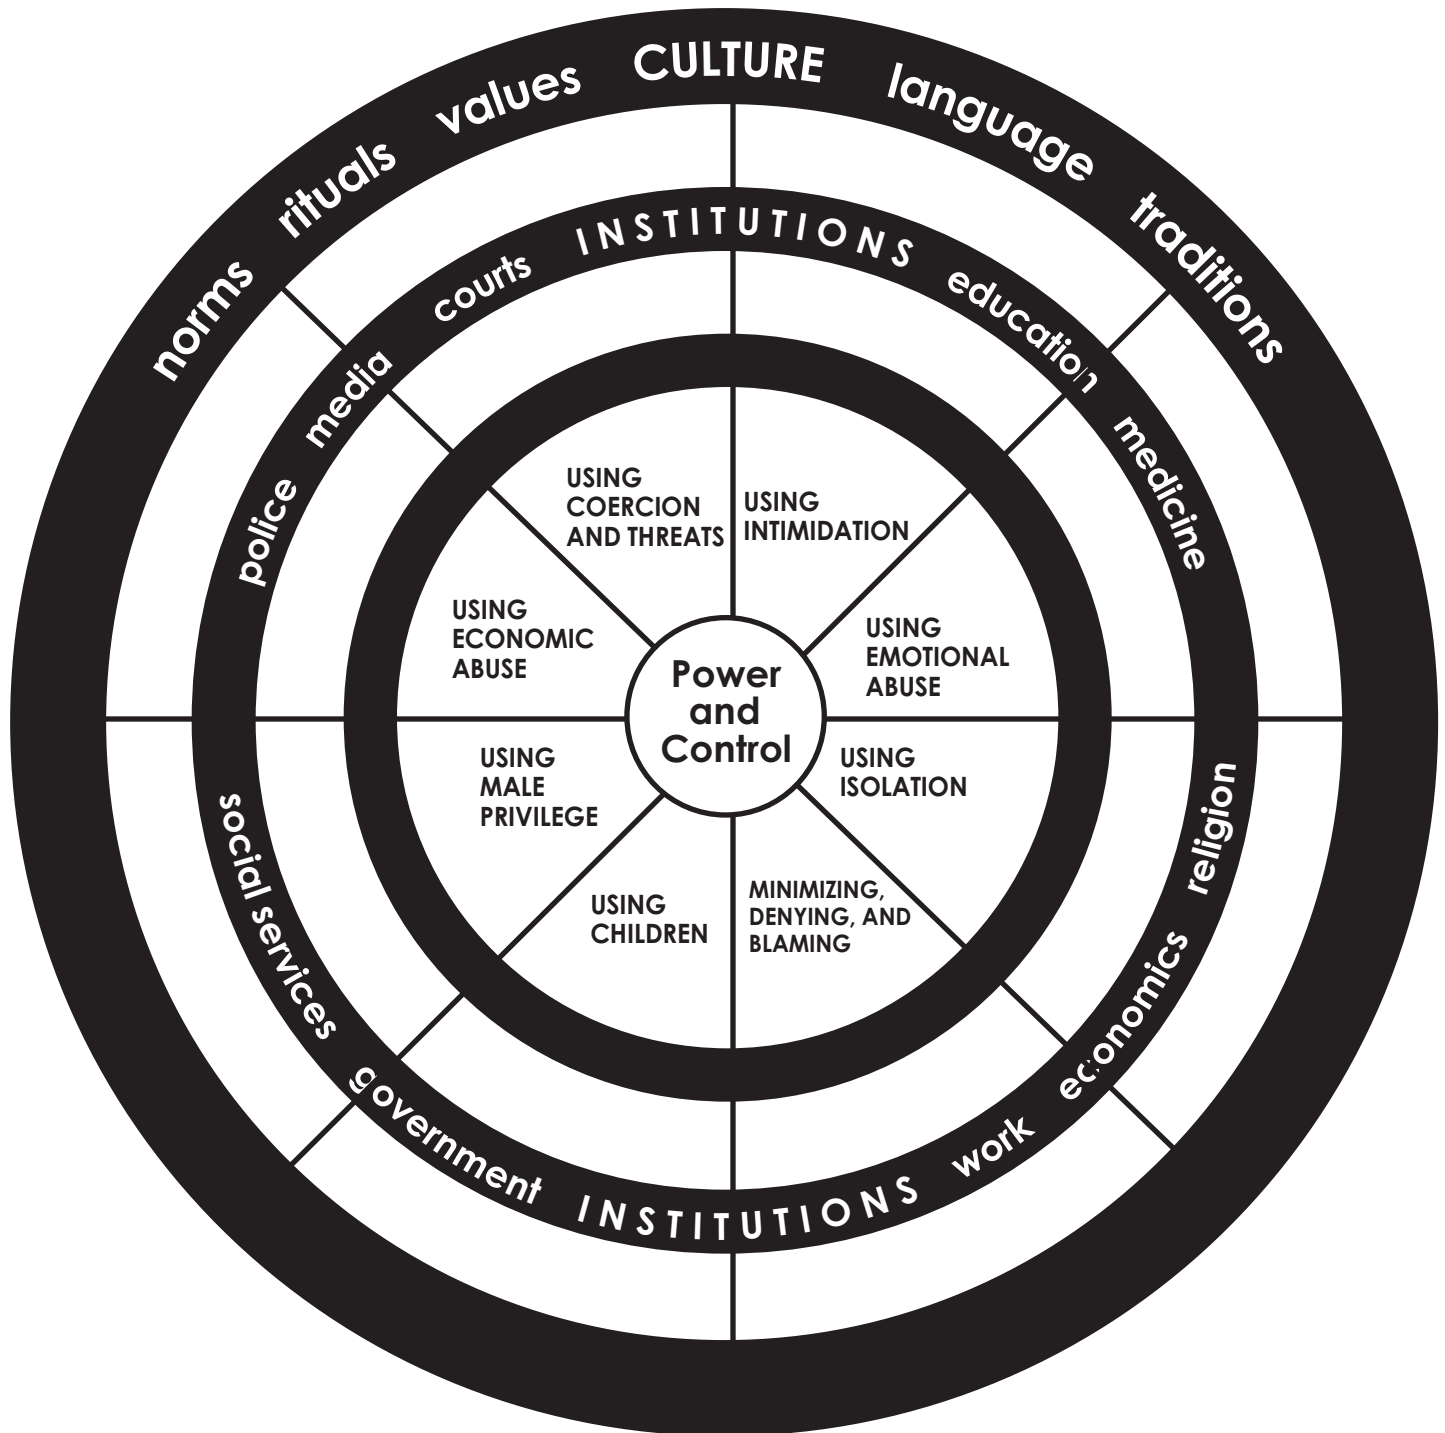

# POWER AND CONTROL WHEEL

Produced and distributed by:

Developed by:  
 Domestic Abuse Intervention Project  
 202 East Superior Street  
 Duluth, MN 55802  
 218.722.4134

**NATIONAL CENTER**  
 on Domestic and Sexual Violence  
 training • consulting • advocacy