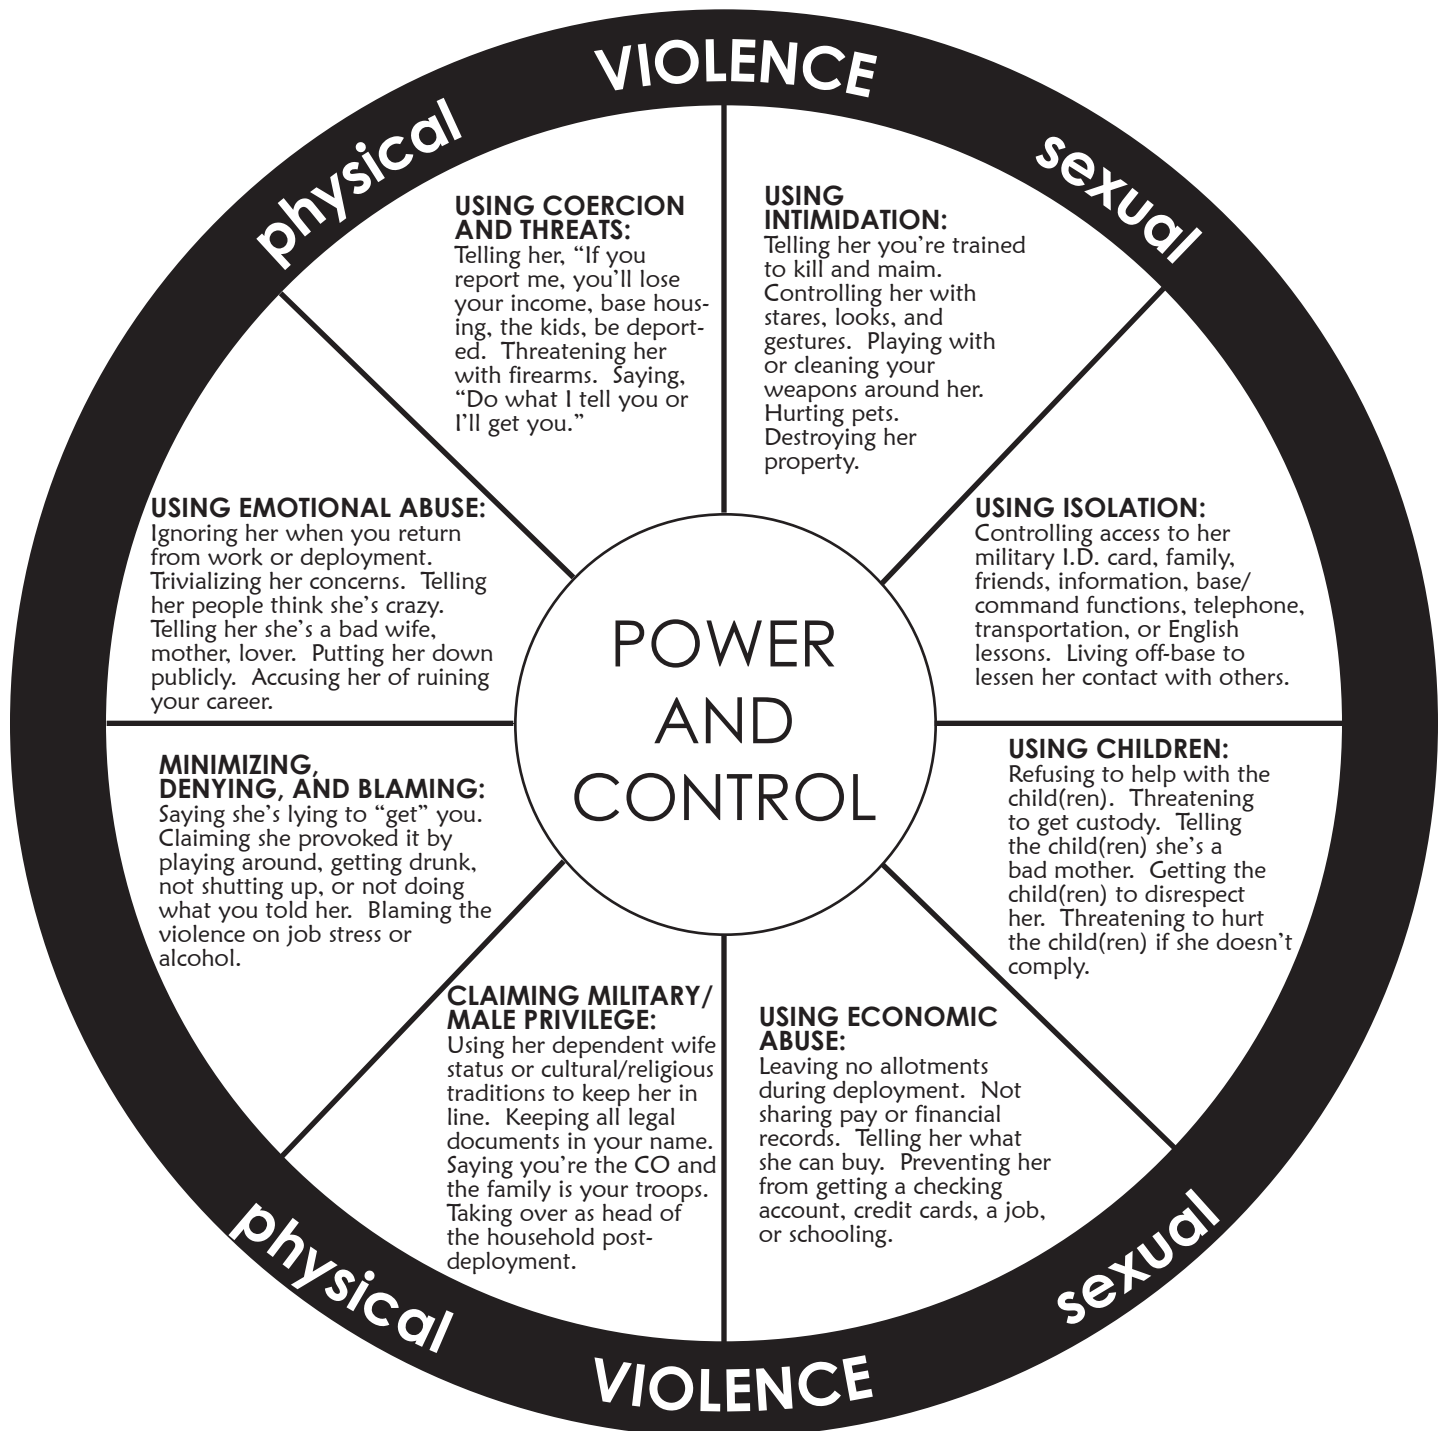

# MILITARY POWER AND CONTROL WHEEL

Produced and distributed by:

**NATIONAL CENTER**  
on Domestic and Sexual Violence  
*training • consulting • advocacy*

4612 Shoal Creek Blvd. • Austin, Texas 78756  
512.407.9020 (phone and fax) • [www.ncdsv.org](http://www.ncdsv.org)